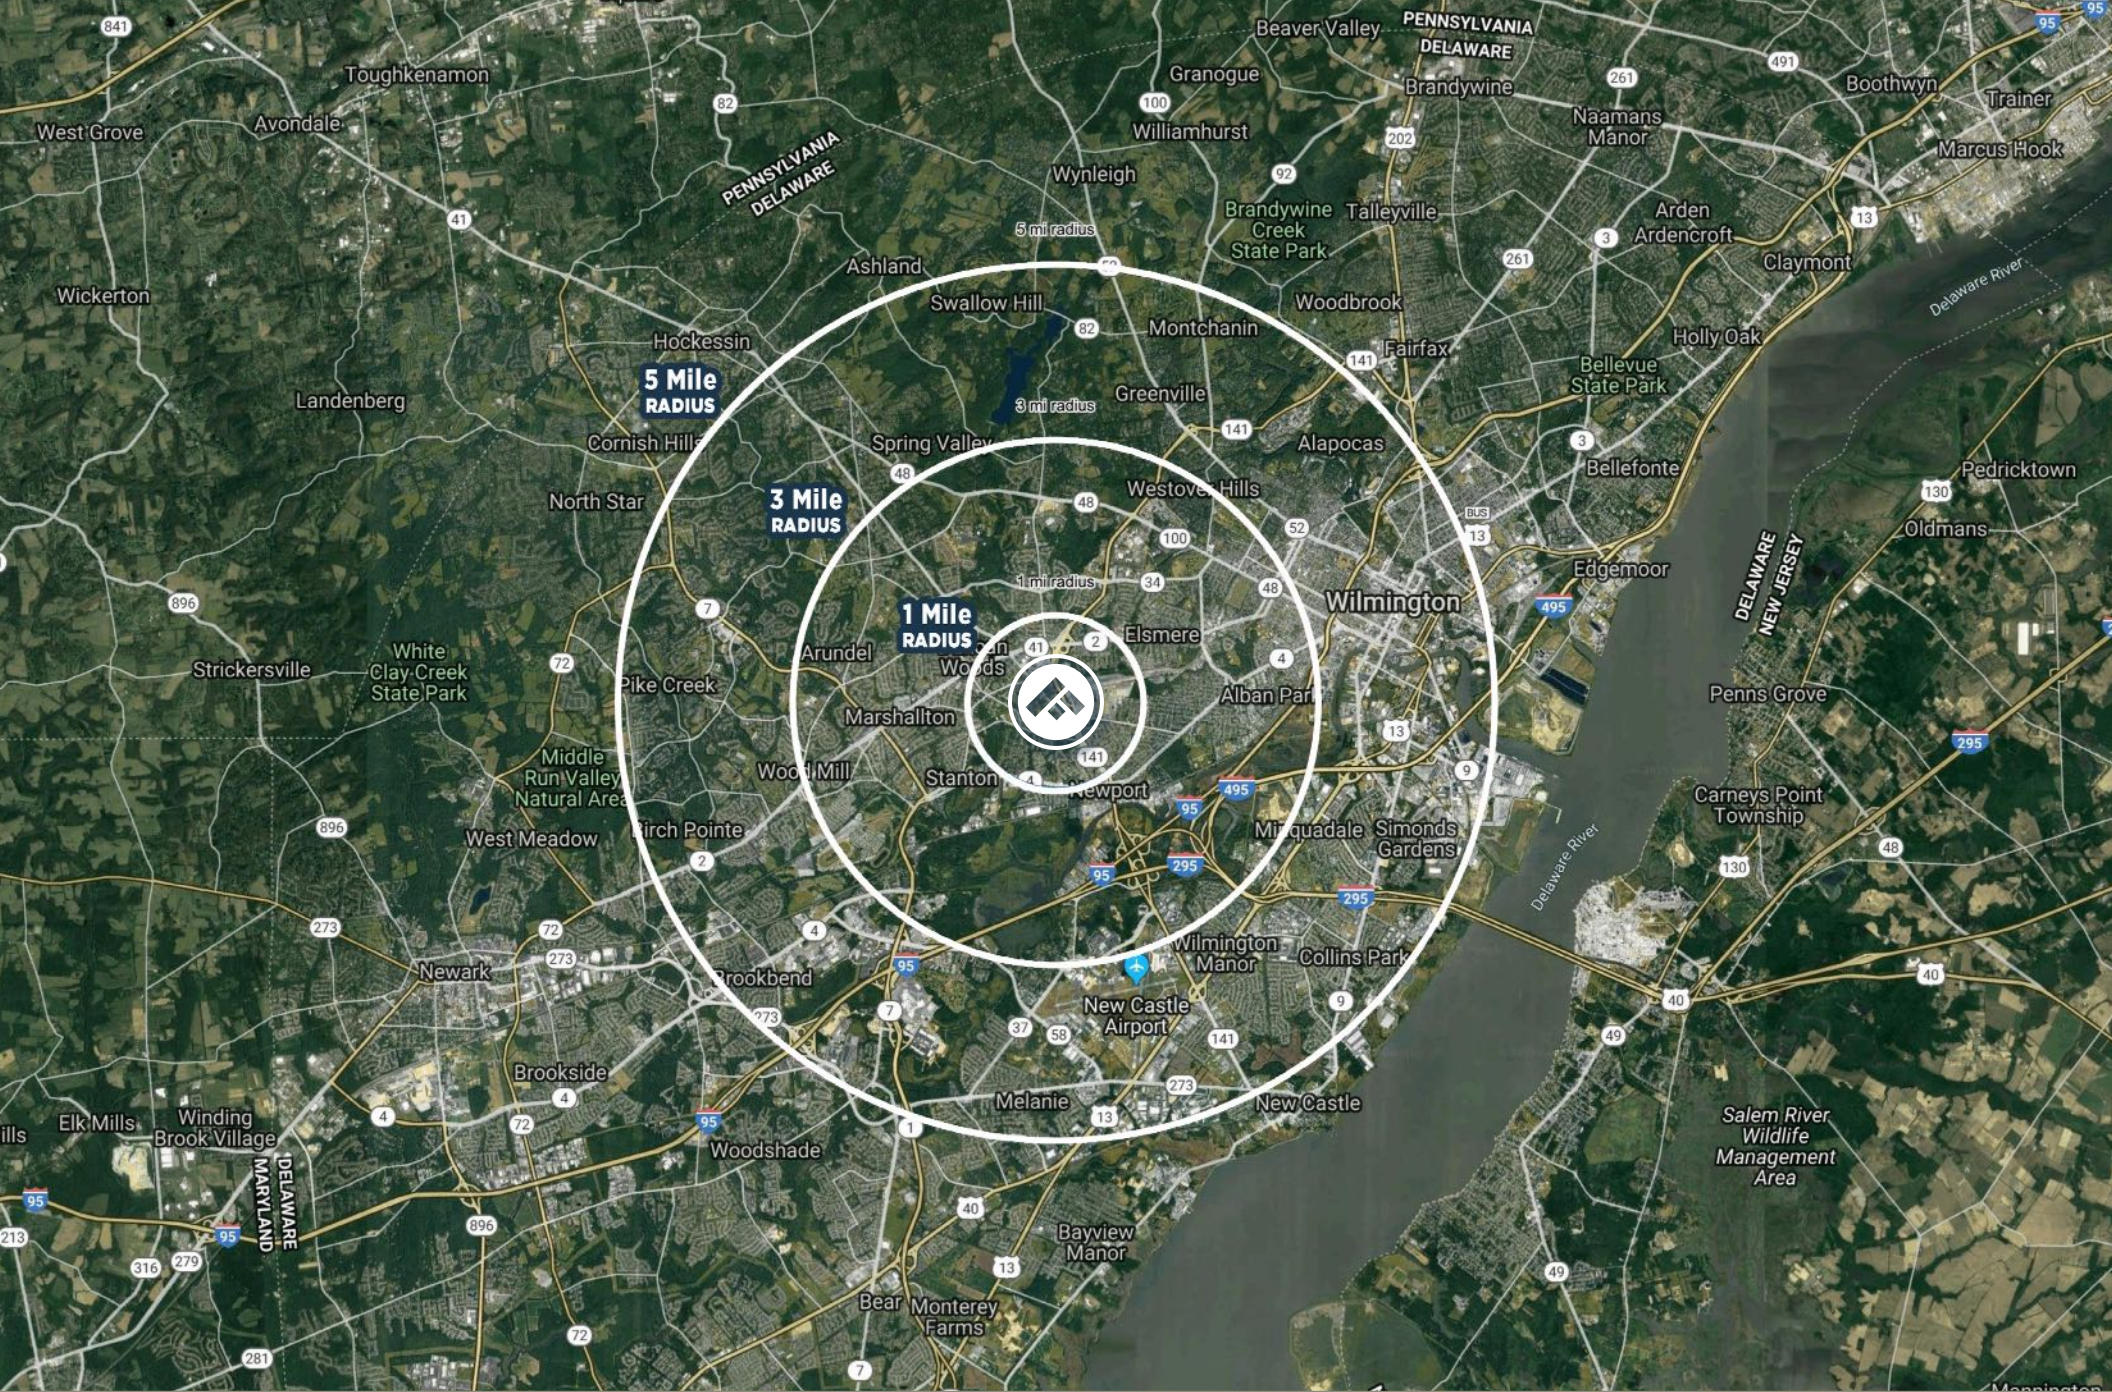

PLAZA 41

1307 NEWPORT GAP PIKE | WILMINGTON, DE 19804