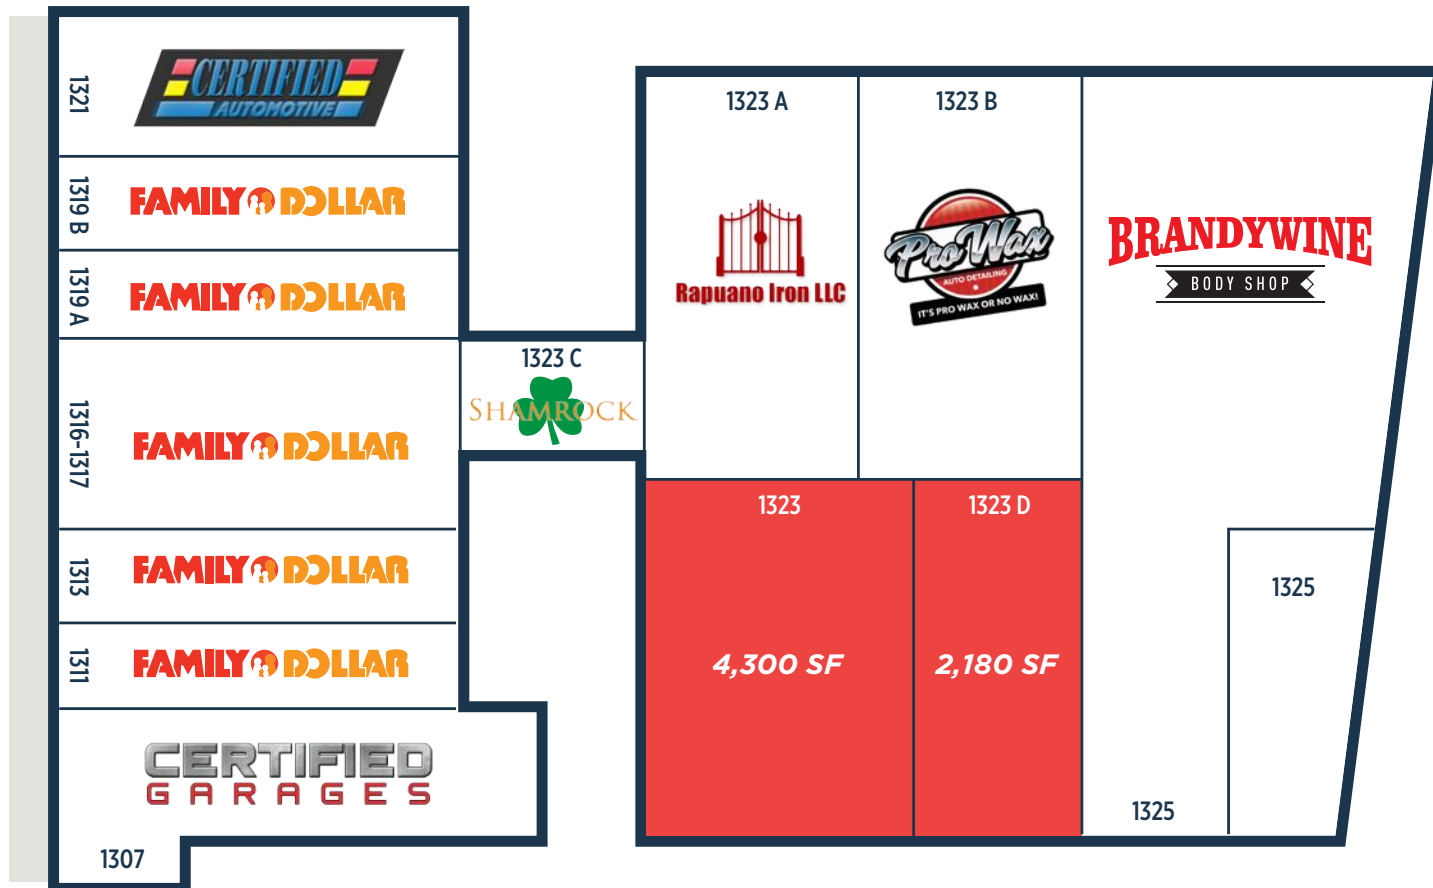

PLAZA 41

1307 NEWPORT GAP PIKE | WILMINGTON, DE 19804

BILLBOARD AVAILABLE FOR LEASE
AVAILABLE WAREHOUSE SPACE

6,480 SF

JOIN

FAMILY DOLLAR

PROPERTY HIGHLIGHTS

- Located just north of the Rt. 141 off-ramp
- Across from Delcastle Technical High School
- Large Billboard visible on Rt 141 available
- 10,884 VPD On Newport Gap Pike
- CR Zoning

GIOFFRE COMMERCIAL REALTY

gioffrecommercialrealty.com

Billboard

NEWPORT GAP PIKE

1307	CERTIFIED GARAGES	2,808 SF
1311-1319B	FAMILY DOLLAR	9,761 SF
1321	CERTIFIED AUTO	2,400 SF

1323	AVAILABLE	4,300 SF
1323D	AVAILABLE	2,180 SF
1325	BRANDYWINE AUTO	10,200 SF

1323A	RAPUANO	4,005 SF
1323 B	PROWAX	4,005 SF
1323 C	SHAMROCK LANDSCAPING	439 SF

PLAZA 41

1307 NEWPORT GAP PIKE | WILMINGTON, DE 19804

BILLBOARD

PLAZA 41

1307 NEWPORT GAP PIKE | WILMINGTON, DE 19804

PLAZA 41