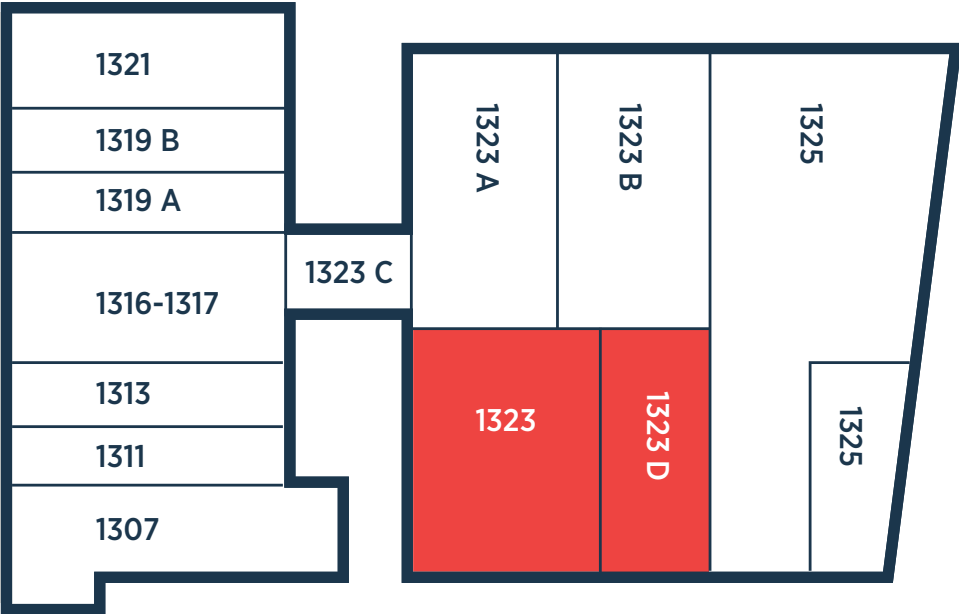

NEWPORT GAP PIKE TRAFFIC COUNT: 10,884 *INRIX 2024

FUSCOMANAGEMENT.COM

200 AIRPORT ROAD | NEW CASTLE, DE 19720

CONTACT

SUSAN MILLER

susan@gioffrecommercialrealty.com

MAIN 302.223.5225

MOBILE 302.547.1944

GIOFFRE COMMERCIAL REALTY

gioffrecommercialrealty.com

Billboard

NEWPORT GAP PIKE

1307	CERTIFIED GARAGES	2,808 SF
1311-1319B	FAMILY DOLLAR	9,761 SF
1321	CERTIFIED AUTO	2,400 SF

1323	AVAILABLE	4,300 SF
1323D	AVAILABLE	2,180 SF
1325	BRANDYWINE AUTO	10,200 SF

1323A	RAPUANO	4,005 SF
1323 B	PROWAX	4,005 SF
1323 C	SHAMROCK LANDSCAPING	439 SF

PLAZA 41

1307 NEWPORT GAP PIKE | WILMINGTON, DE 19804

BILLBOARD

PLAZA 41

1307 NEWPORT GAP PIKE | WILMINGTON, DE 19804

PLAZA 41