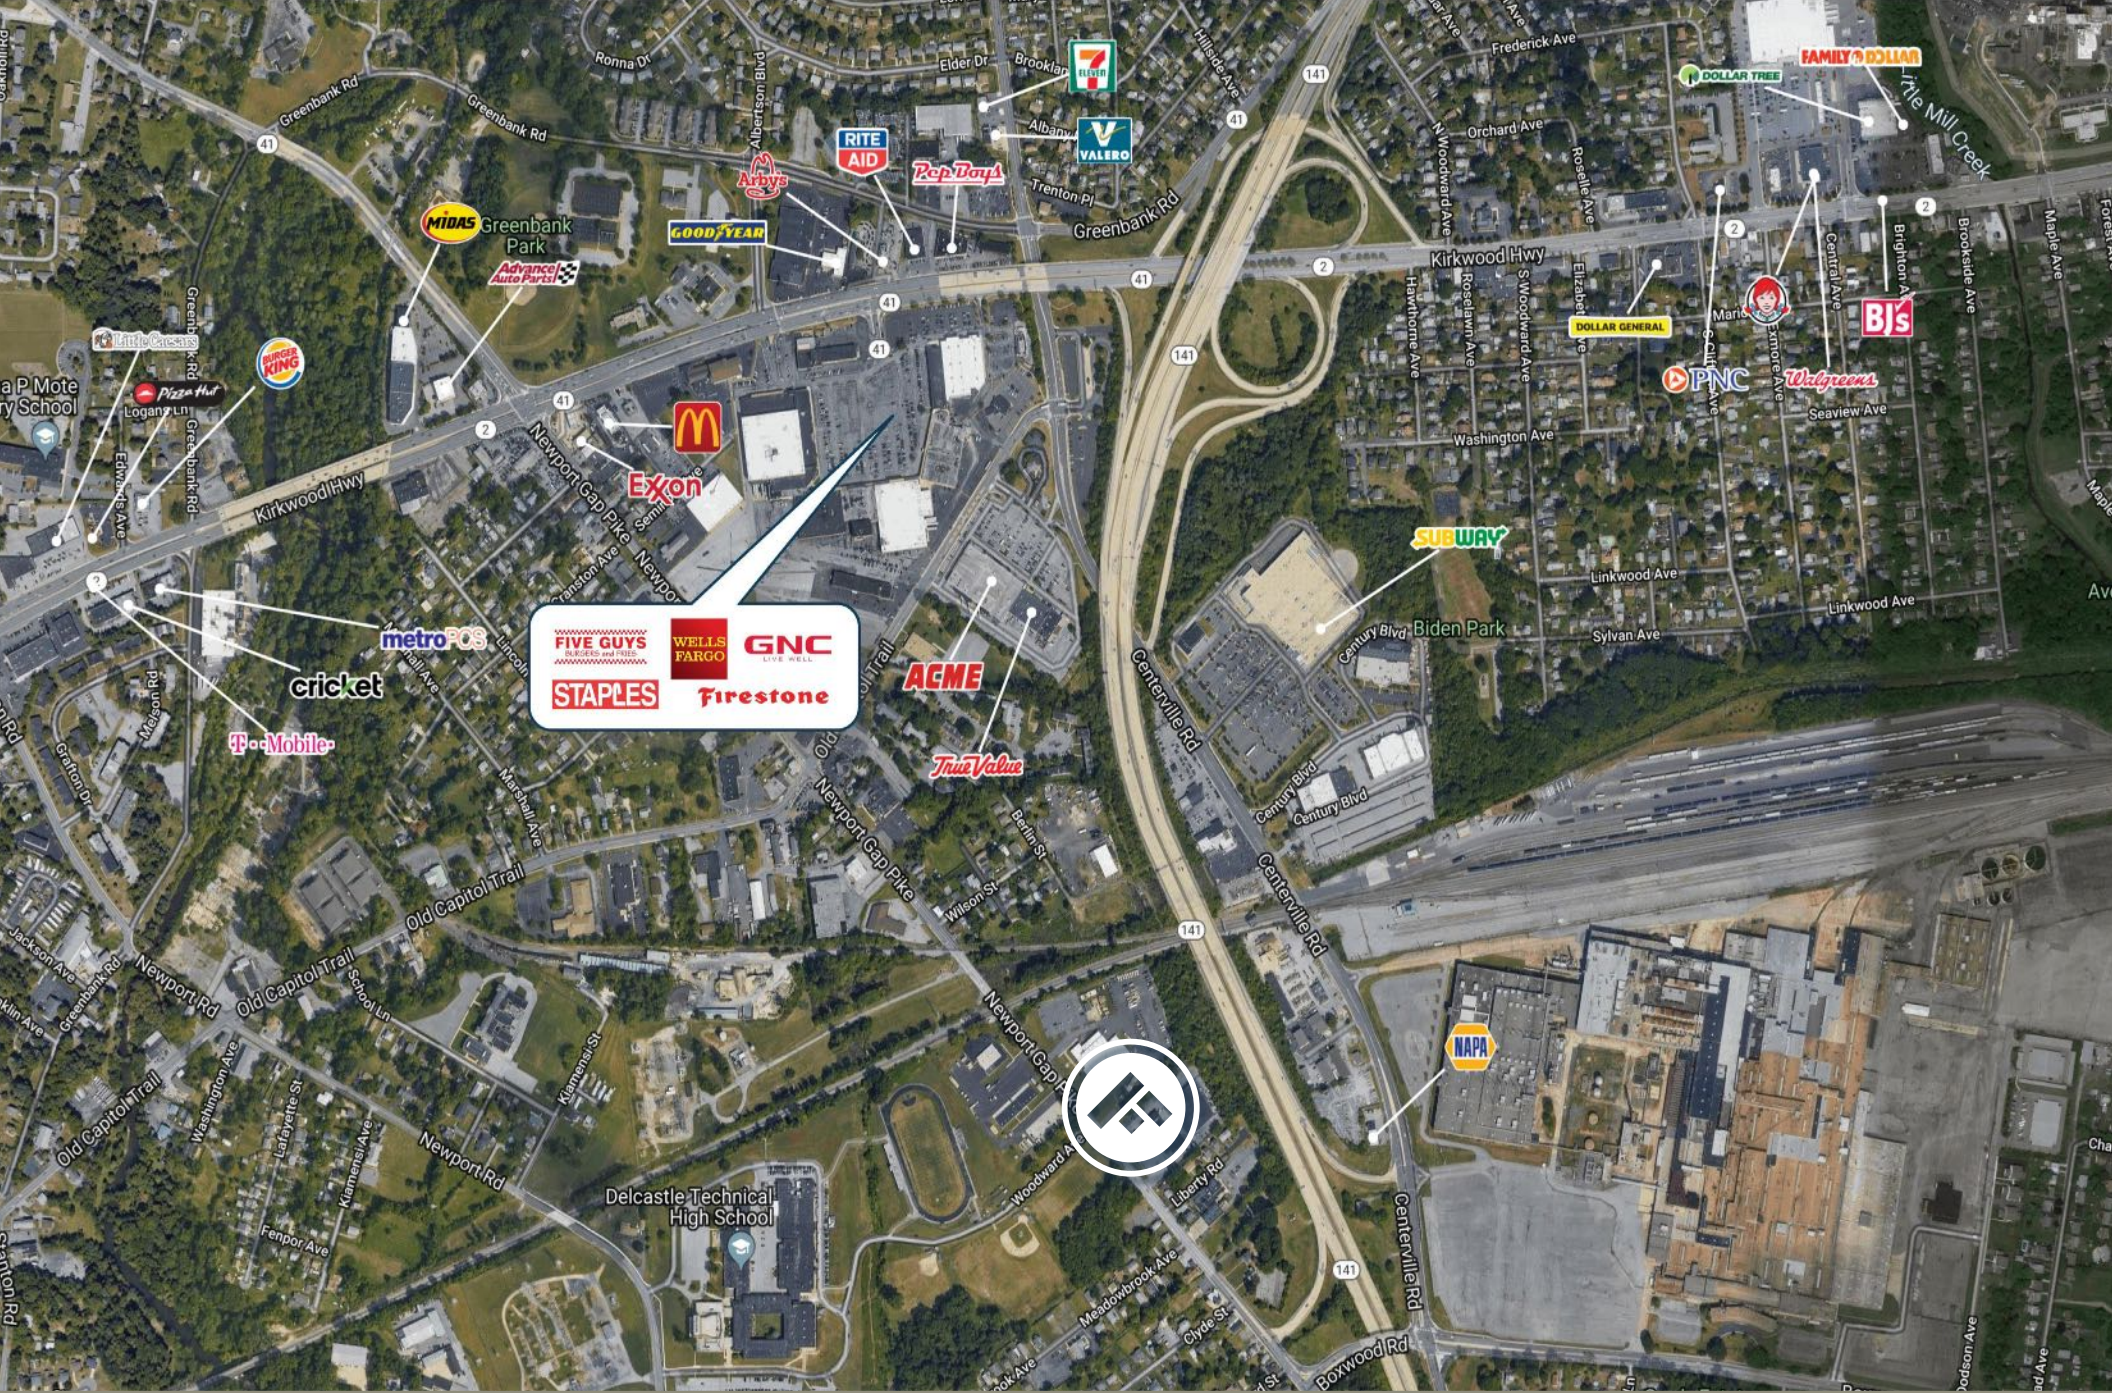

PLAZA 41

1307 NEWPORT GAP PIKE | WILMINGTON, DE 19804

BILLBOARD AVAILABLE FOR LEASE
AVAILABLE WAREHOUSE SPACE

6,480 SF

JOIN

FAMILY DOLLAR

PROPERTY HIGHLIGHTS

- Located just north of the Rt. 141 off-ramp
- Across from Delcastle Technical High School
- Large Billboard visible on Rt 141 available
- 10,884 VPD On Newport Gap Pike
- CR Zoning

1323A	RAPUANO	4,005 SF
1323 B	PROWAX	4,005 SF
1323 C	SHAMROCK LANDSCAPING	439 SF

PLAZA 41

1307 NEWPORT GAP PIKE | WILMINGTON, DE 19804

BILLBOARD

PLAZA 41

1307 NEWPORT GAP PIKE | WILMINGTON, DE 19804

PLAZA 41